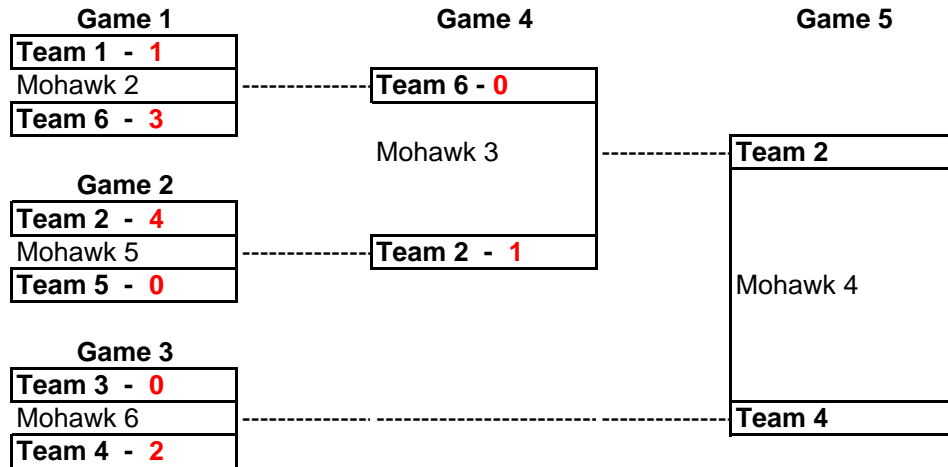

CLIFF MARSHALL MEMORIAL TOURNAMENT

2011

Girls 16 and Under

Aug 20th
Preliminary 9:00AM

Aug 21st
Semi Final 10:40AM

Sept 10th
Championship 12:20PM

**ALL TROPHIES - INCLUDING PARTICIPATION TROPHIES -
WILL BE DISTRIBUTED TO THE ENTIRE DIVISION AFTER THE
FINAL GAME ON SEPT. 10th**